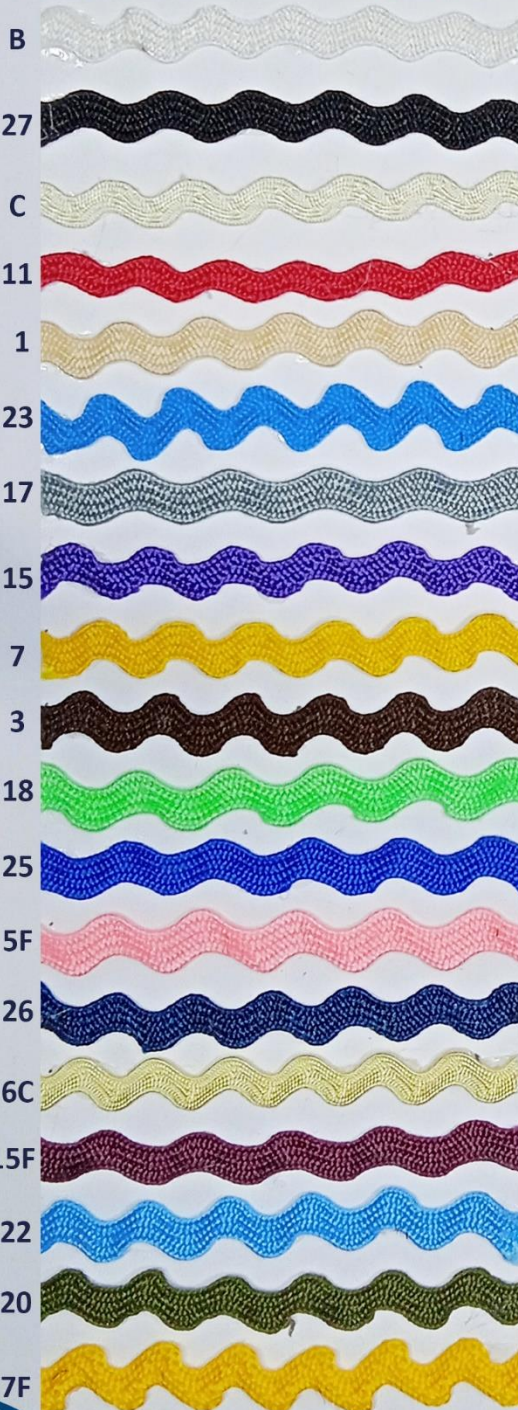

**RIC RAC N°25
(5MM-R:50MTS) 8,00$**