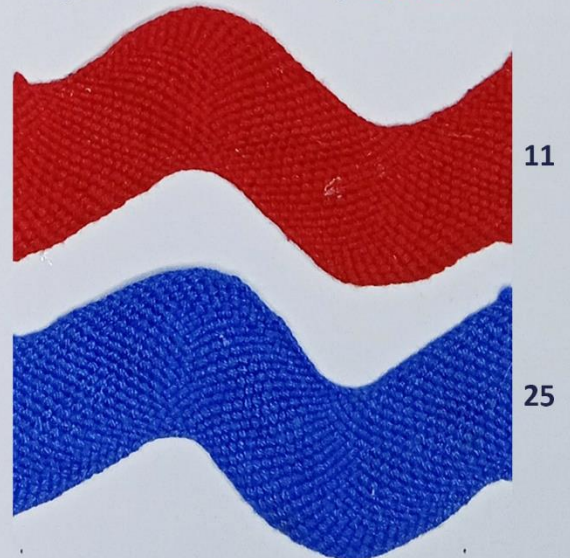

# CINTAS VARIAS

**RIC RAC N°15 (2MM-R:50MTS) 5,00\$**

**RIC RAC N°25  
(5MM-R:50MTS) 8,00\$**

**RIC RAC N°25 (5MM-R:50MTS) 8,00\$**

**RIC RAC N°100  
(18MM-R:25MTS) 15,00\$**