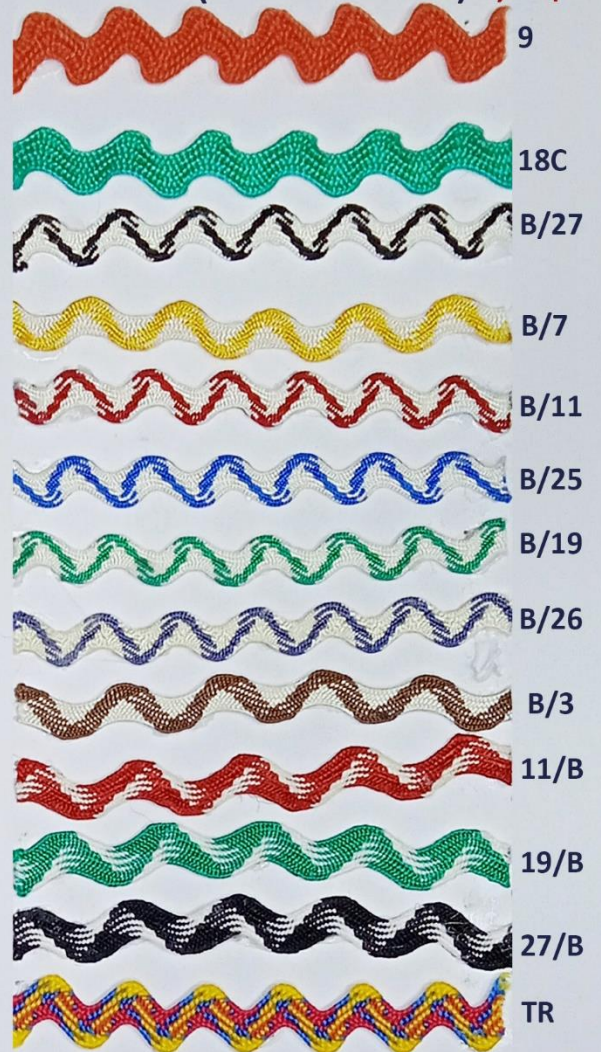

# CINTAS VARIAS

**RIC RAC N°15 (2MM-R:50MTS) 5,00\$**

**RIC RAC N°25  
(5MM-R:50MTS) 8,00\$**

**RIC RAC N°25 (5MM-R:50MTS) 8,00\$**

**RIC RAC N°100  
(18MM-R:25MTS) 15,00\$**