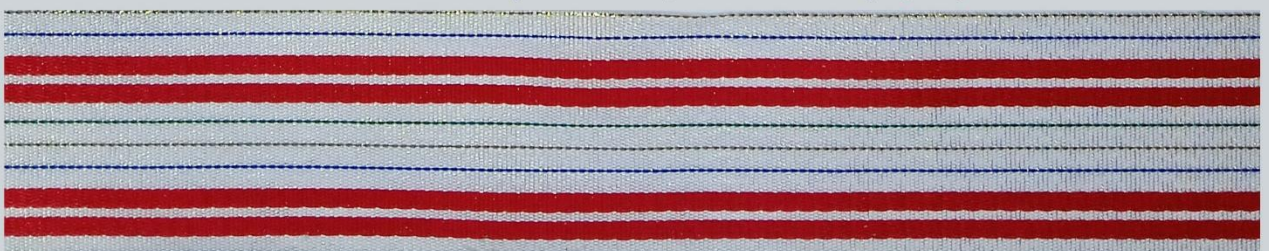

REF: ADORNO 04 RASO (ANCHO:3,5CM-20MTS) 8,00\$

C

REF: 9354 TELA (ANCHO:3,5CM-23MTS) 3,00\$

19

C

REF: 7795 TELA (ANCHO:3,5CM-23MTS) 4,00\$

REF: 7794 TELA (ANCHO:3,5CM-23MTS) 4,00\$

CINTA DE NAVIDAD