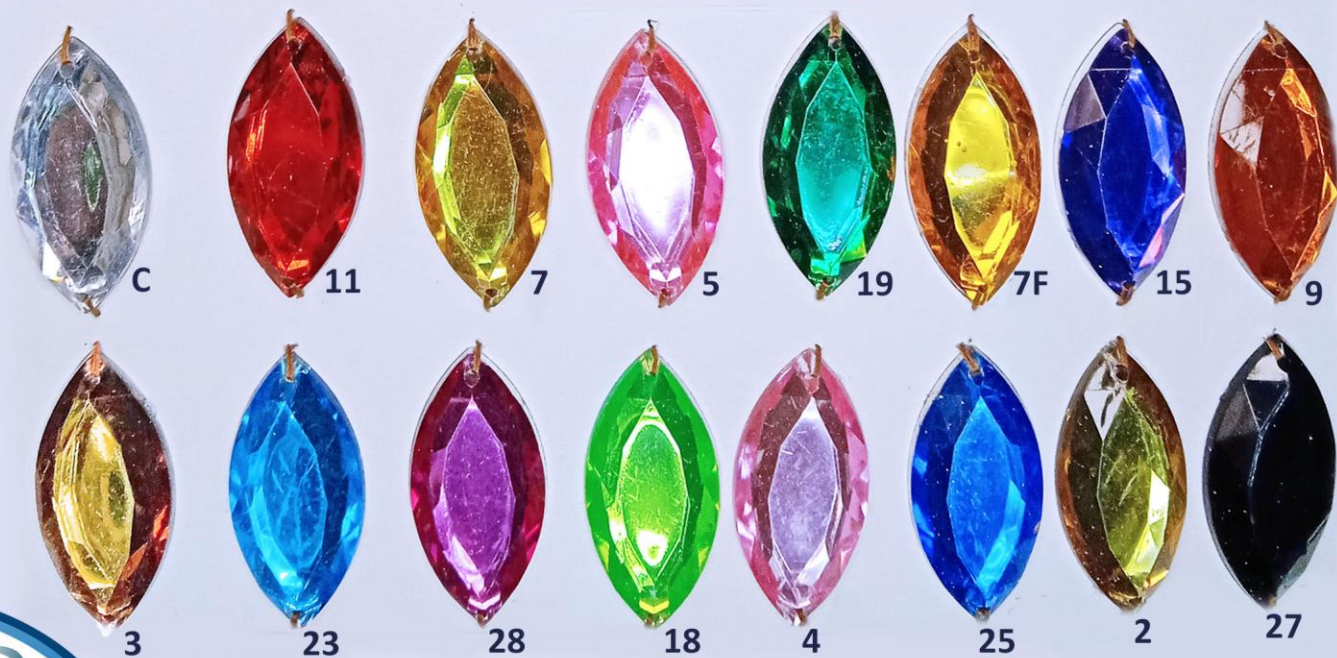

PIEDRAS PLASTICAS

REF: PP0156 (17X24MM) 2,36\$ GSA

REF: PP0112 (20X30MM) 0,34\$ DOC.

REF: PP0368 (20X40MM) 1,50\$ DOC.

PIEDRAS PLASTICAS

REF: PA0276 (35MM) 1,80\$ DOC.

REF: PA0274 (30X40MM) 1,80\$ DOC.

REF: PA3040 (32X40MM) 1,80\$ DOC.