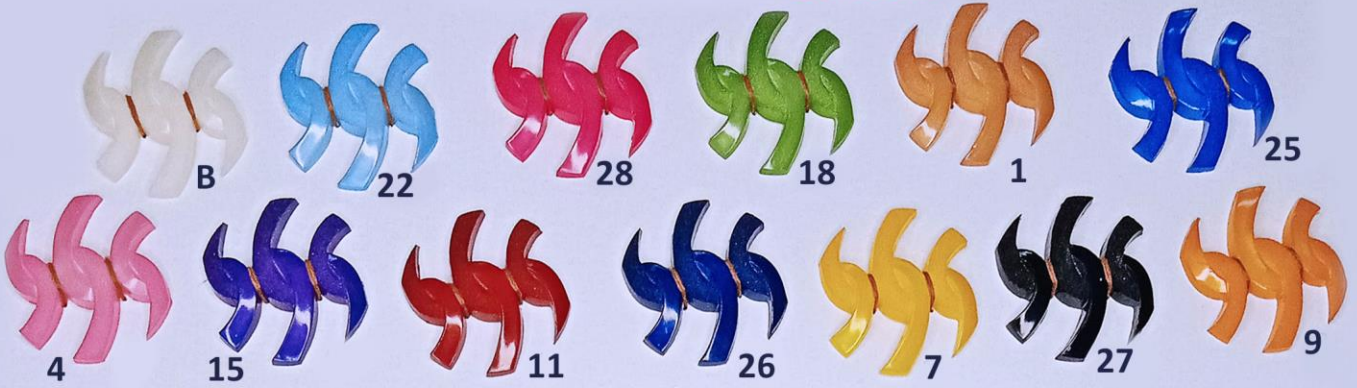

REF: PP149 (16MM) 2,50\$ GSA

REF: PP146 (11X20MM) 2,70\$ GSA

REF: PP194 (14X28MM) 0,38\$ DOC.

PIEDRAS PLASTICAS

REF: PP9012 (25X22MM) 0,38\$ DOC.

REF: PP MARIPOSA (8X10MM) 1,50\$ GSA

REF: PP ESTRELLA (17MM) 2,20\$ GSA