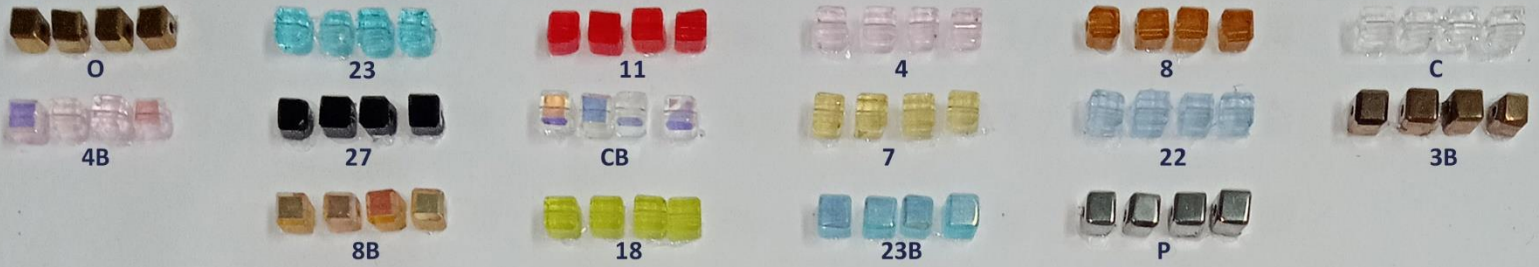

MACHINE CUT CRYSTAL CUBIC

MACHINE CUT CRYSTAL CUBIC 4MM 2,00$ DOC.