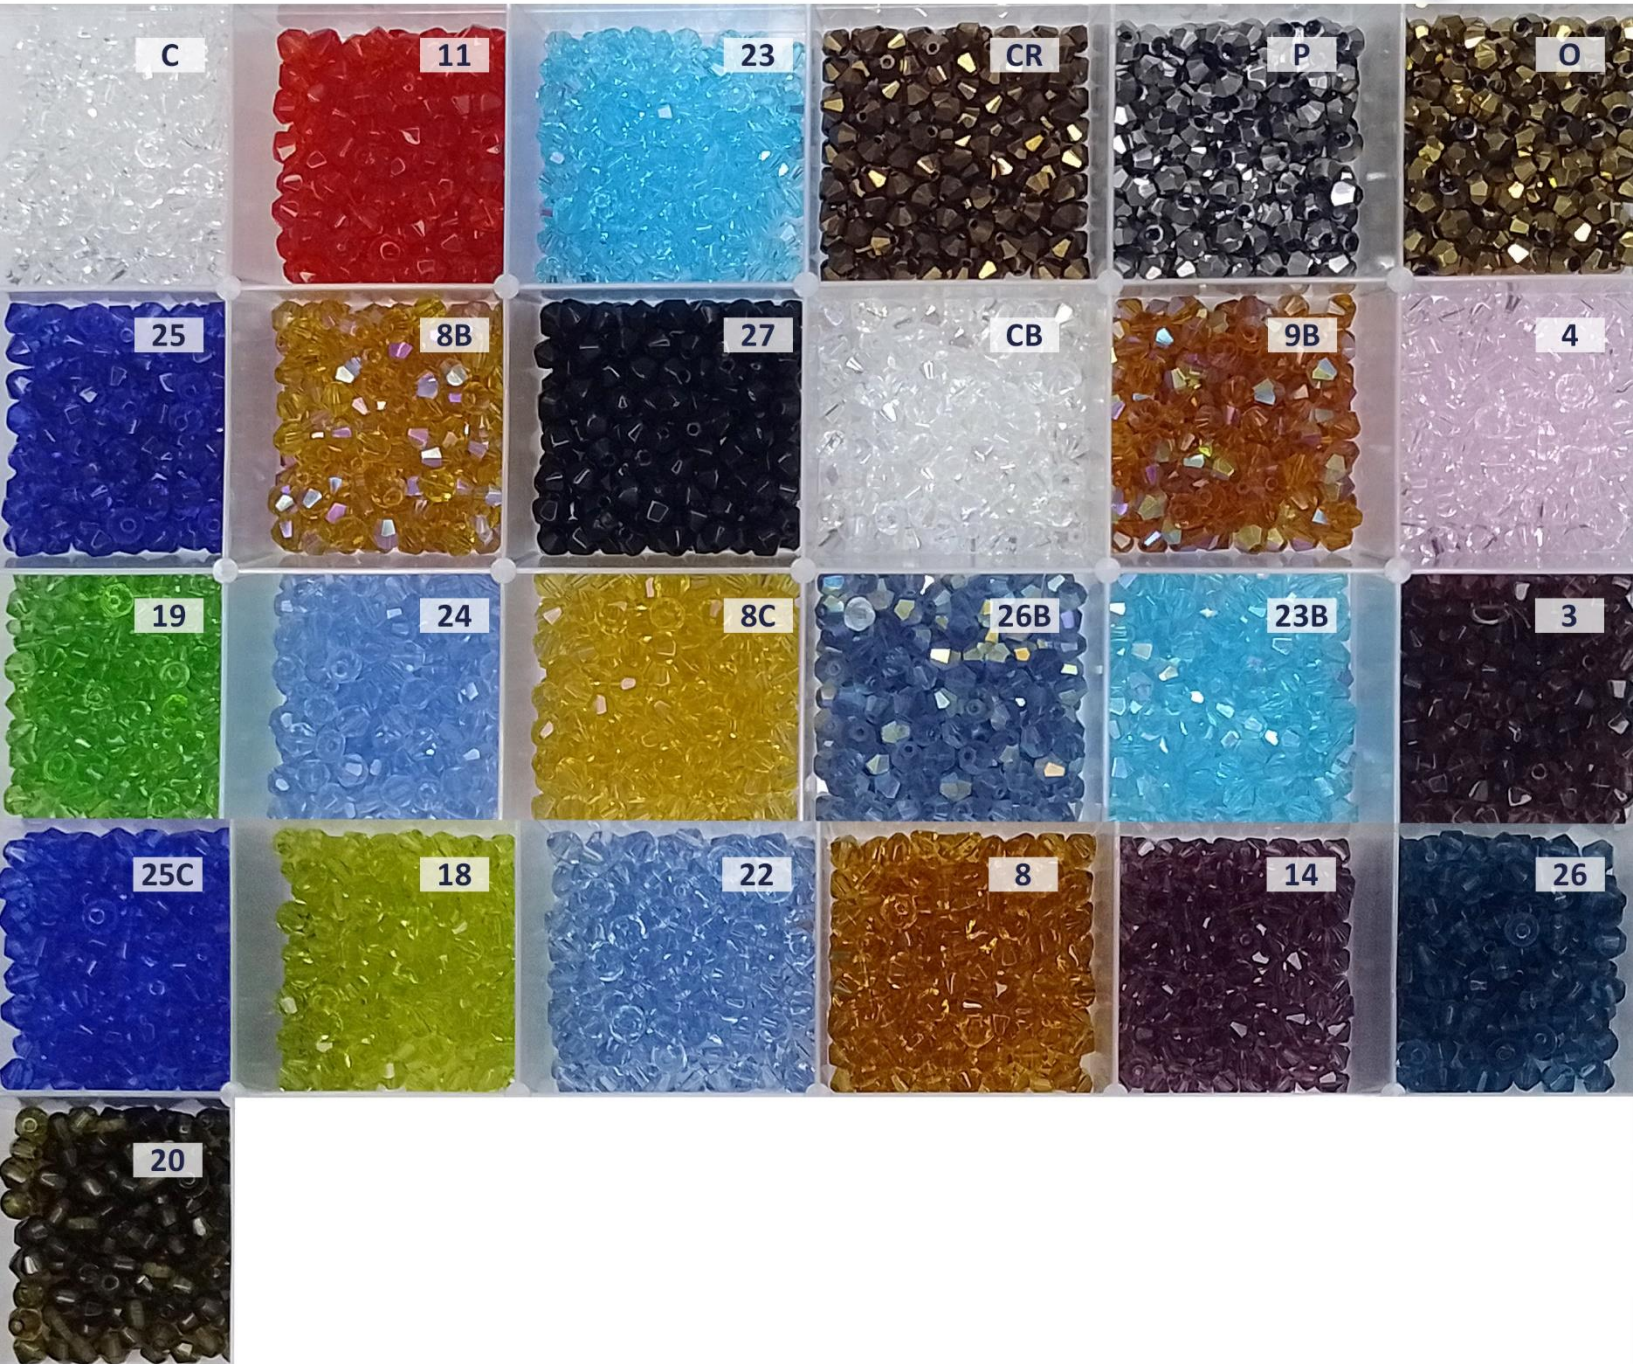

CRISTAL SWAROVSKI

CRISTAL SWAROVSKI ROMBO #4MM 5,00\$ GSA

4MM

CRISTAL SWAROVSKI ROMBO #5MM 7,00\$ GSA

5MM

CRISTAL CHECO

CRISTAL CHECO ROMBO #4MM 2,00\$ GSA

4MM

MACHINE CUT CRISTAL DROP

MACHINE CUT CRISTAL DROP 12MM 3,00\$ DOC.

MACHINE CUT CRISTAL DROP 14MM 3,50\$ DOC.

MACHINE CUT CRISTAL DROP 19MM 6,00\$ DOC.

MACHINE CUT CRYSTAL CUBIC

MACHINE CUT CRYSTAL CUBIC 4MM 2,00\$ DOC.

MACHINE CUT CRYSTAL CUBIC 6MM 2,50\$ DOC.

MACHINE CUT CRYSTAL CUBIC 8MM 3,00\$ DOC.

MACHINE CUT CRYSTAL CUBIC 10MM 3,50\$ DOC.

MACHINE CUT CRYSTAL CUBIC 12MM 4,00\$ DOC.