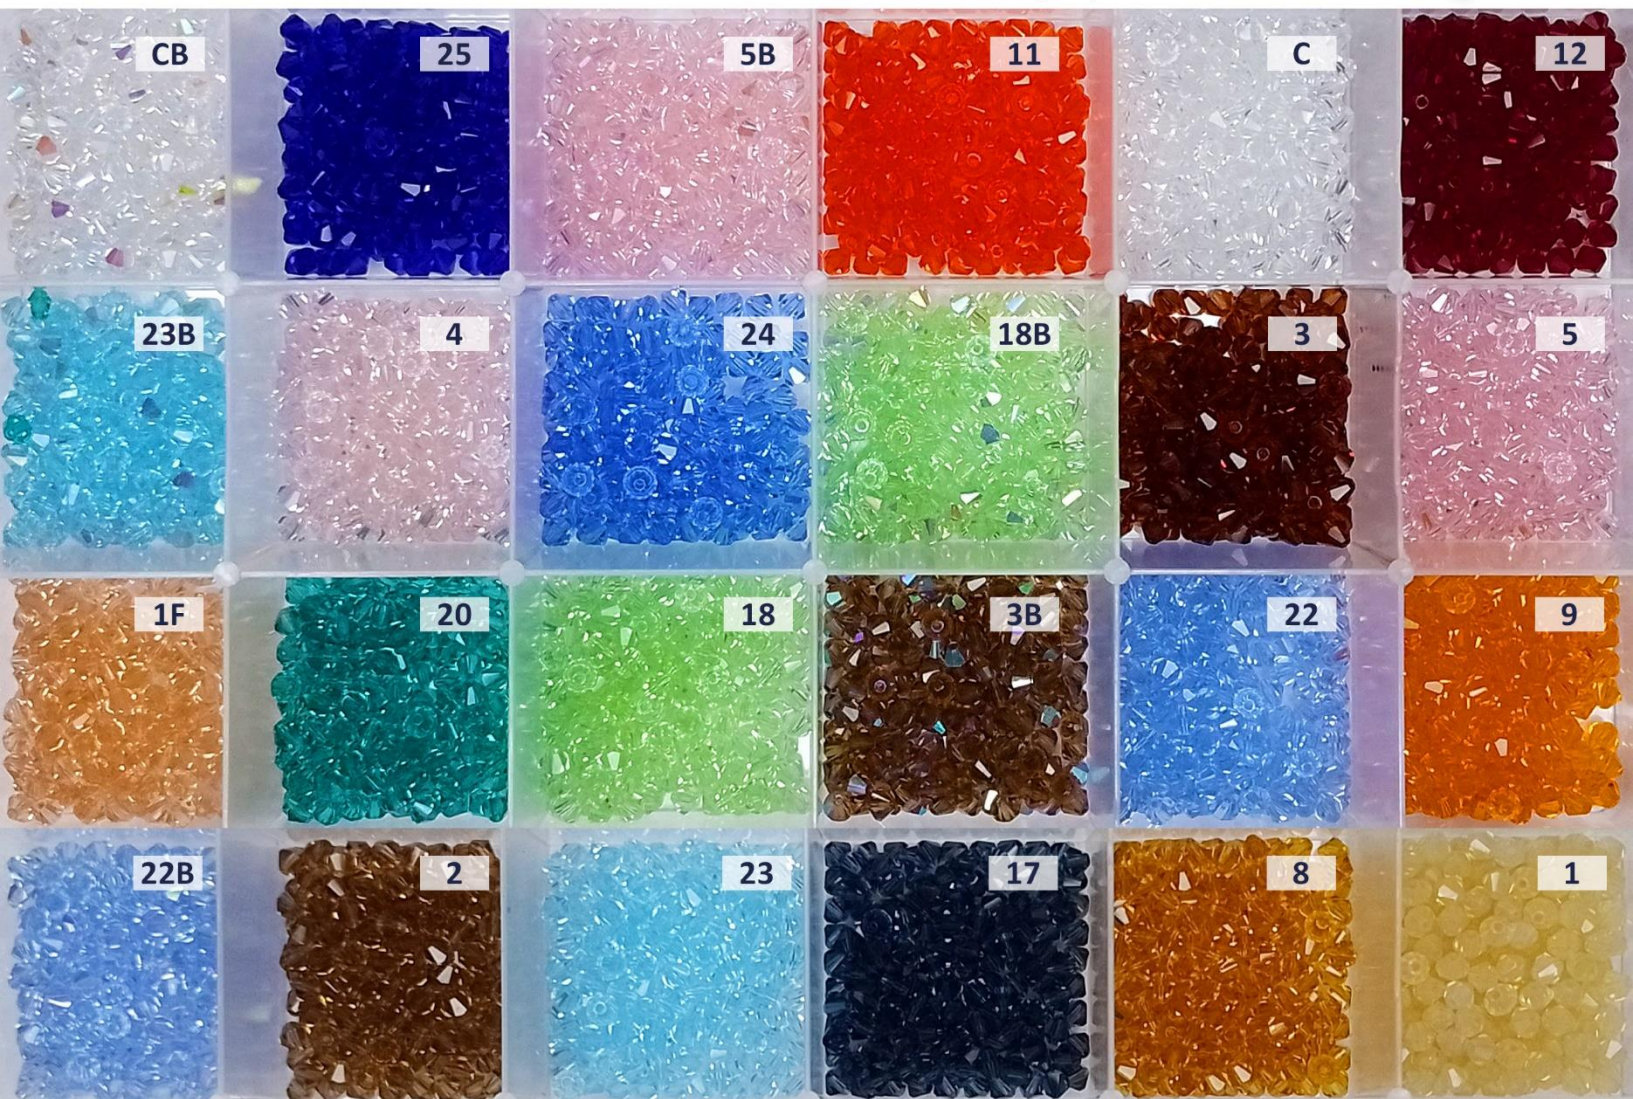

CRISTAL SWAROVSKI

CRISTAL SWAROVSKI ROMBO #4MM 5,00\$ GSA

4MM

CRISTAL SWAROVSKI ROMBO #5MM 7,00\$ GSA

5MM

CRISTAL CHECO

CRISTAL CHECO ROMBO #4MM 2,00\$ GSA

4MM

MACHINE CUT CRISTAL DROP

MACHINE CUT CRISTAL DROP 12MM 3,00\$ DOC.

MACHINE CUT CRISTAL DROP 14MM 3,50\$ DOC.

MACHINE CUT CRISTAL DROP 19MM 6,00\$ DOC.

MACHINE CUT CRYSTAL CUBIC

MACHINE CUT CRYSTAL CUBIC 4MM 2,00\$ DOC.

MACHINE CUT CRYSTAL CUBIC 6MM 2,50\$ DOC.

MACHINE CUT CRYSTAL CUBIC 8MM 3,00\$ DOC.

MACHINE CUT CRYSTAL CUBIC 10MM 3,50\$ DOC.

MACHINE CUT CRYSTAL CUBIC 12MM 4,00\$ DOC.