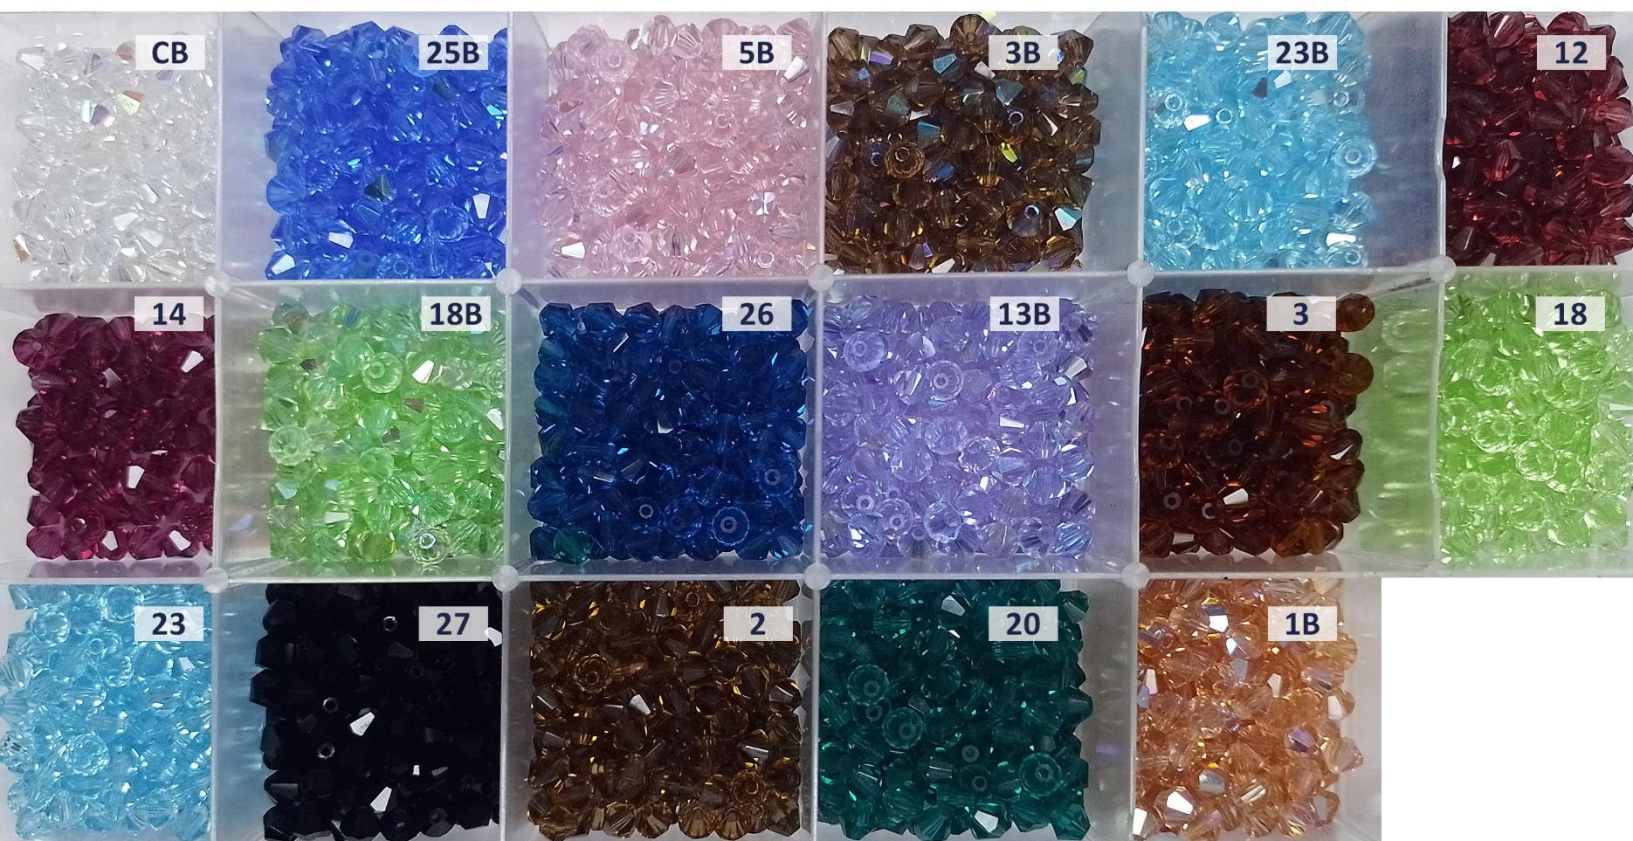

CRISTAL SWAROVSKI

CRISTAL SWAROVSKI ROMBO #4MM 5,00\$ GSA

4MM

CRISTAL SWAROVSKI ROMBO #5MM 7,00\$ GSA

5MM

CRISTAL CHECO

CRISTAL CHECO ROMBO #4MM 2,00\$ GSA

4MM

MACHINE CUT CRISTAL DROP

MACHINE CUT CRISTAL DROP 12MM 3,00\$ DOC.

MACHINE CUT CRISTAL DROP 14MM 3,50\$ DOC.

MACHINE CUT CRISTAL DROP 19MM 6,00\$ DOC.

MACHINE CUT CRYSTAL CUBIC

MACHINE CUT CRYSTAL CUBIC 4MM 2,00\$ DOC.

MACHINE CUT CRYSTAL CUBIC 6MM 2,50\$ DOC.

MACHINE CUT CRYSTAL CUBIC 8MM 3,00\$ DOC.

MACHINE CUT CRYSTAL CUBIC 10MM 3,50\$ DOC.

MACHINE CUT CRYSTAL CUBIC 12MM 4,00\$ DOC.