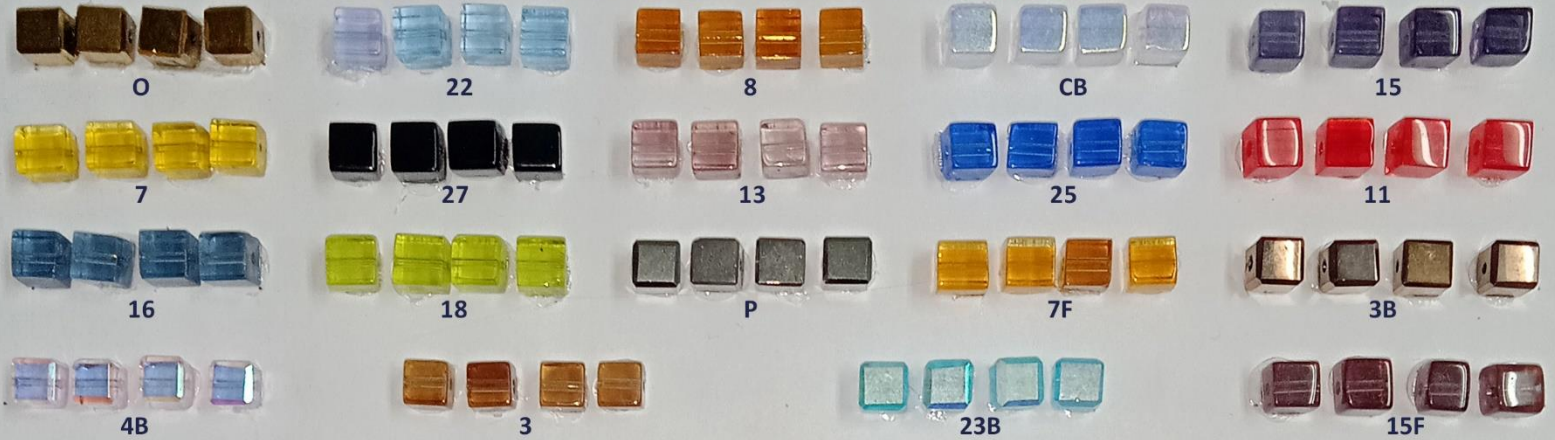

MACHINE CUT CRYSTAL CUBIC 6MM 2,50$ DOC.